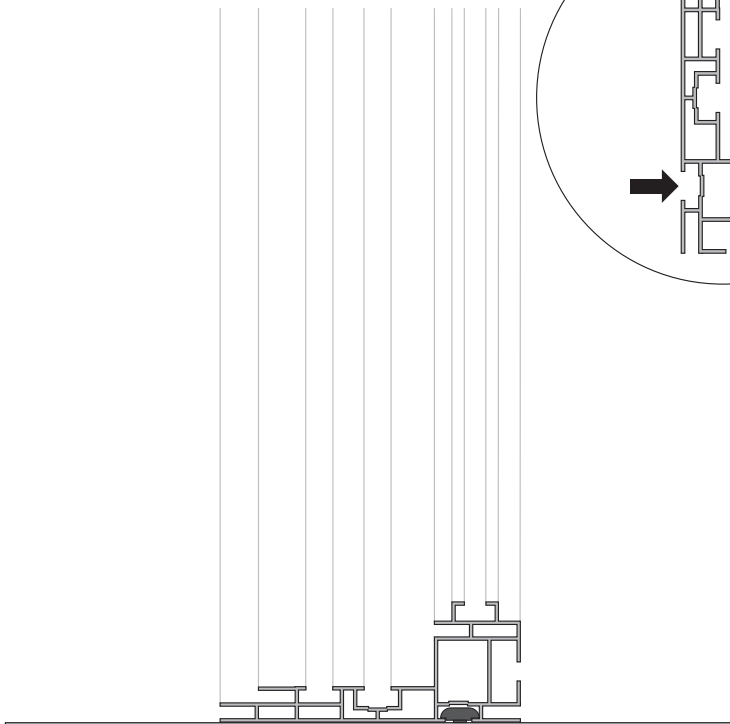

OPTION FOR EXTENSION

FK-0500

OPTION FOR FOOTPLATE

Up facing frame is the Lightbox 120

FK-0120 / FK-0130

3

Option 1

Option 2

Option 3

Option 4

Option 5

OPTION WALL MOUNT

Up facing frame is the Lightbox 120

FK-0414

OPTION CEILING MOUNT

Up facing frame is the Lightbox 120