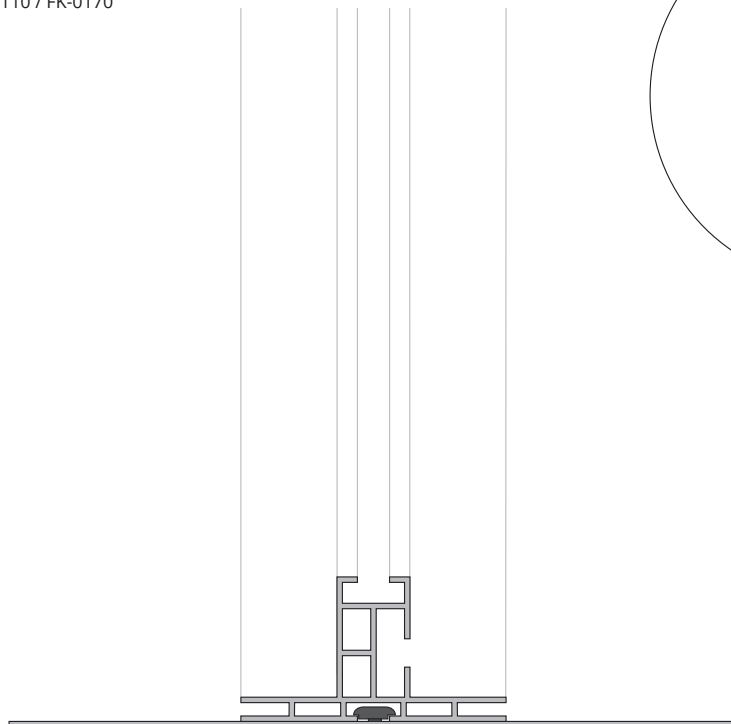

# OPTION CEILING MOUNT

Up facing frame is the Double 80

FK-0300

FK-0360

# OPTION FOR FOOTPLATE

Up facing frame is the Double 80

FK-0100 / FK-0105 / FK-0107 / FK-0110 / FK-0170

3