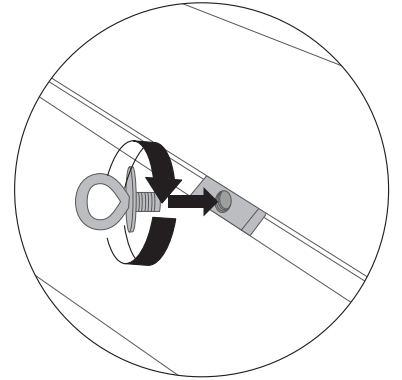

# OPTION CEILING MOUNT

Up facing frame is the Double 80

FK-0300

FK-0360