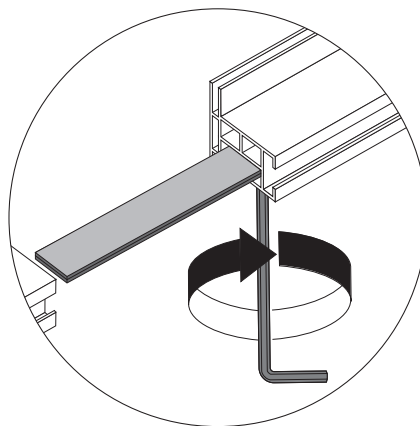

OPTION FOR EXTENSION

FK-0500