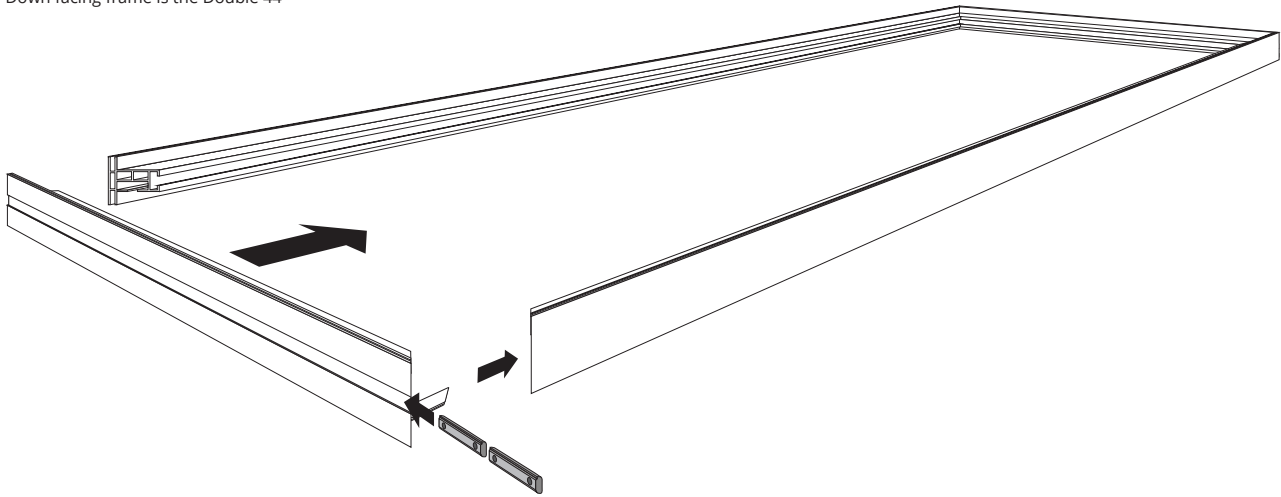

## OPTION FOR FOOTPLATE

Down facing frame is the Double 44