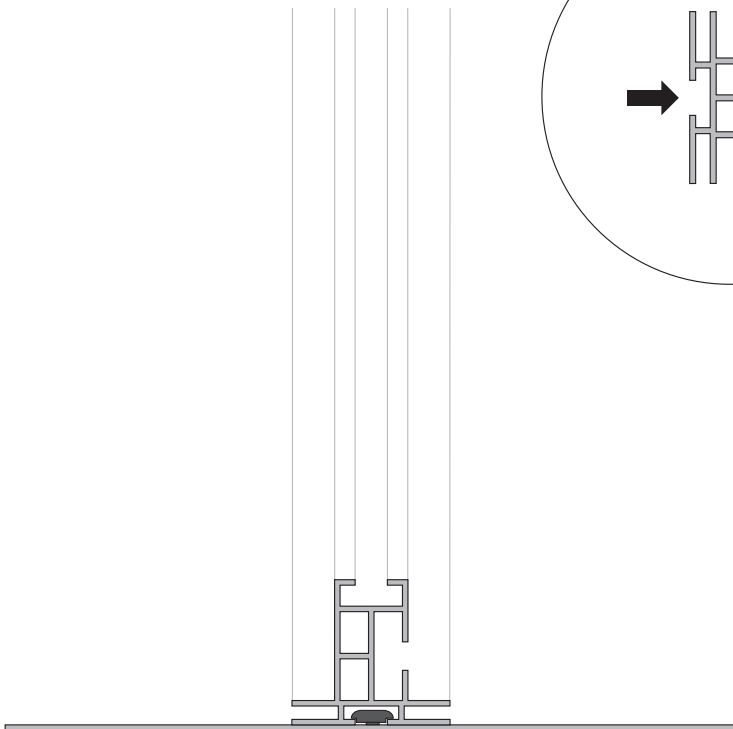

## OPTION FOR FOOTPLATE

Down facing frame is the Double 44

## OPTION CEILING MOUNT

Up facing frame is the Double 44

NF-04440

FK-0300

FK-0360

## OPTION FOR FOOTPLATE

Down facing frame is the Double 44

NF-04440

FK-0100 / FK-0105 / FK-0110

3