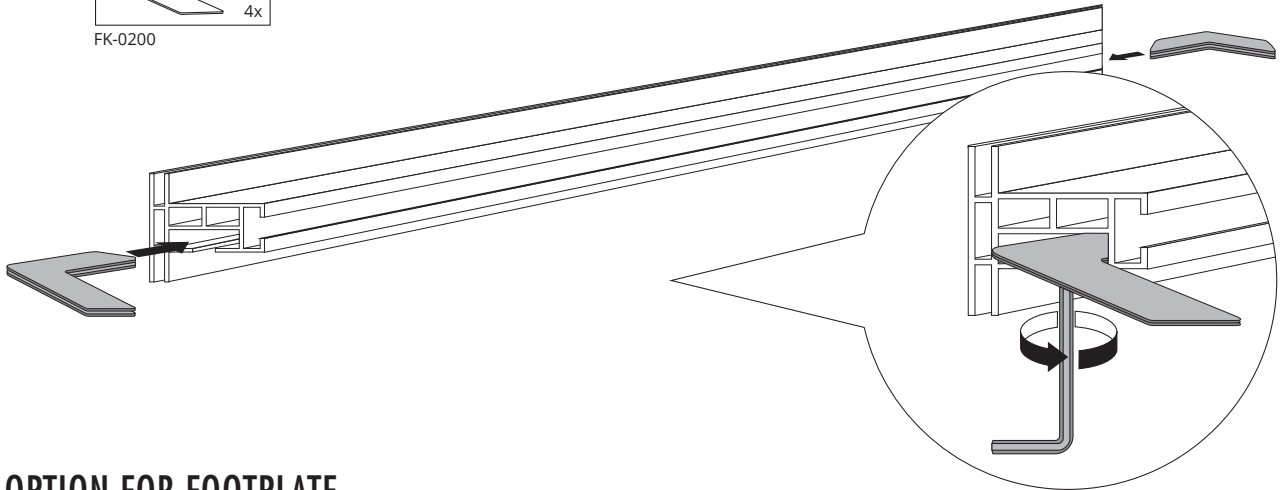

## OPTION FOR FOOTPLATE

Down facing frame is the Double 44