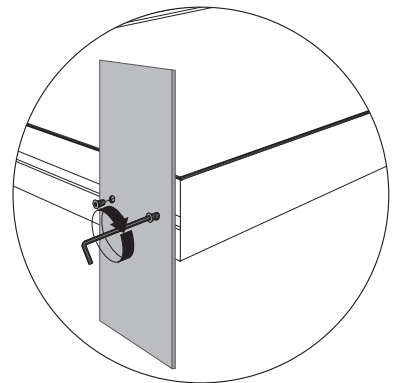

## OPTION FOR FOOTPLATE

Down facing frame is the Double 44

NF-04440

FK-0100 / FK-0105 / FK-0110

3